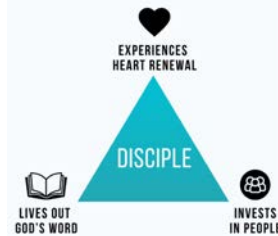

Invests in People:

You always need a Paul, Barnabas, and Timothy in your life.

What is a Disciple?

A DISCIPLE is a follower of Jesus who experiences heart renewal, lives out God's word, and invests in people.