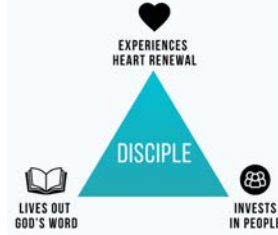

What is a Disciple?

A DISCIPLE is a **follower of Jesus** who experiences heart renewal, lives out God's word, and invests in people.

### Experiences Heart Renewal:

Jeremiah 31:3: Long ago the Lord said to Israel: "I have loved you, my people, with an everlasting love. With unfailing love I have drawn you to myself."